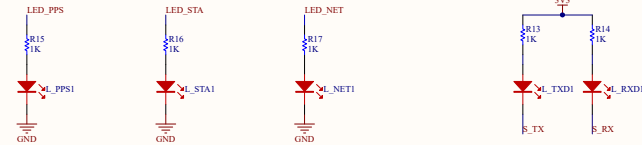

PPS

STA

NET

UART LED

Indicator light