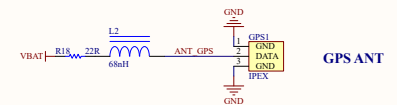

GPS ANT

Antenna